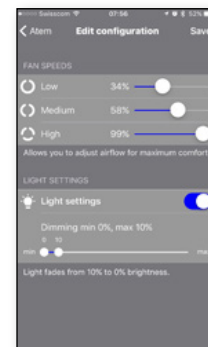

Advanced Touch and Smartphone Control

The Atem is sophisticated, yet simple to use and puts you in total control. A simple touch on the logo turns the Atem on and allows you to adjust the flow of clean air.

The extent of the blue light beneath the diffuser tells you the current fan speed.

The Atem can also be controlled with the IQAir Atem smartphone app. The intuitive app allows fine-tuning of fan speed, light and sound.

The Bluetooth proximity sensor can also automatically switch the Atem off when you leave the room and back on when you return to your desk.

On top of that, the Atem App provides sophisticated filter life monitoring, notifying the user when it is time to change the filter based on actual usage.

Download the IQAir Atem App for enhanced usability for iOS and Android devices.