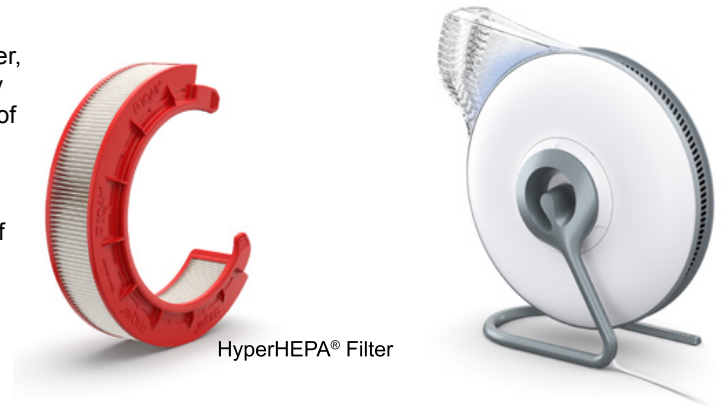

HyperHEPA® Filtration Technology

IQAir's HyperHEPA filtration technology is proven through rigorous independent testing to effectively remove particles down to 0.003 micron in size. That includes pollution particles that are smaller than viruses.

These tiniest of particles are also the most dangerous to health because they are so small that they can move through your lung tissue, into your bloodstream and then deposit in any organ, including your brain. The IQAir Atem gives you unprecedented control of the 25,000 breaths you take daily. While most air filters claim to filter only particles down to 0.3 microns, IQAir technology removes up to 99% of all particles, no matter how small. When it comes to protection against the tiniest particles, IQAir is the proven choice.

Stunning Design Meets Outstanding Performance

The Atem's elegant design embraces the circle as a functional element. With an electronically commutated impeller at its center, the air purifier's disk-shaped design allows for an exceptionally large air intake and a huge filter surface area for an air purifier of its size.

The IQAir Atem's cast metal stand allows the user to rotate the entire air cleaner with its PureJet Diffuser to adjust the height of the breathing zone.

HyperHEPA® Filter